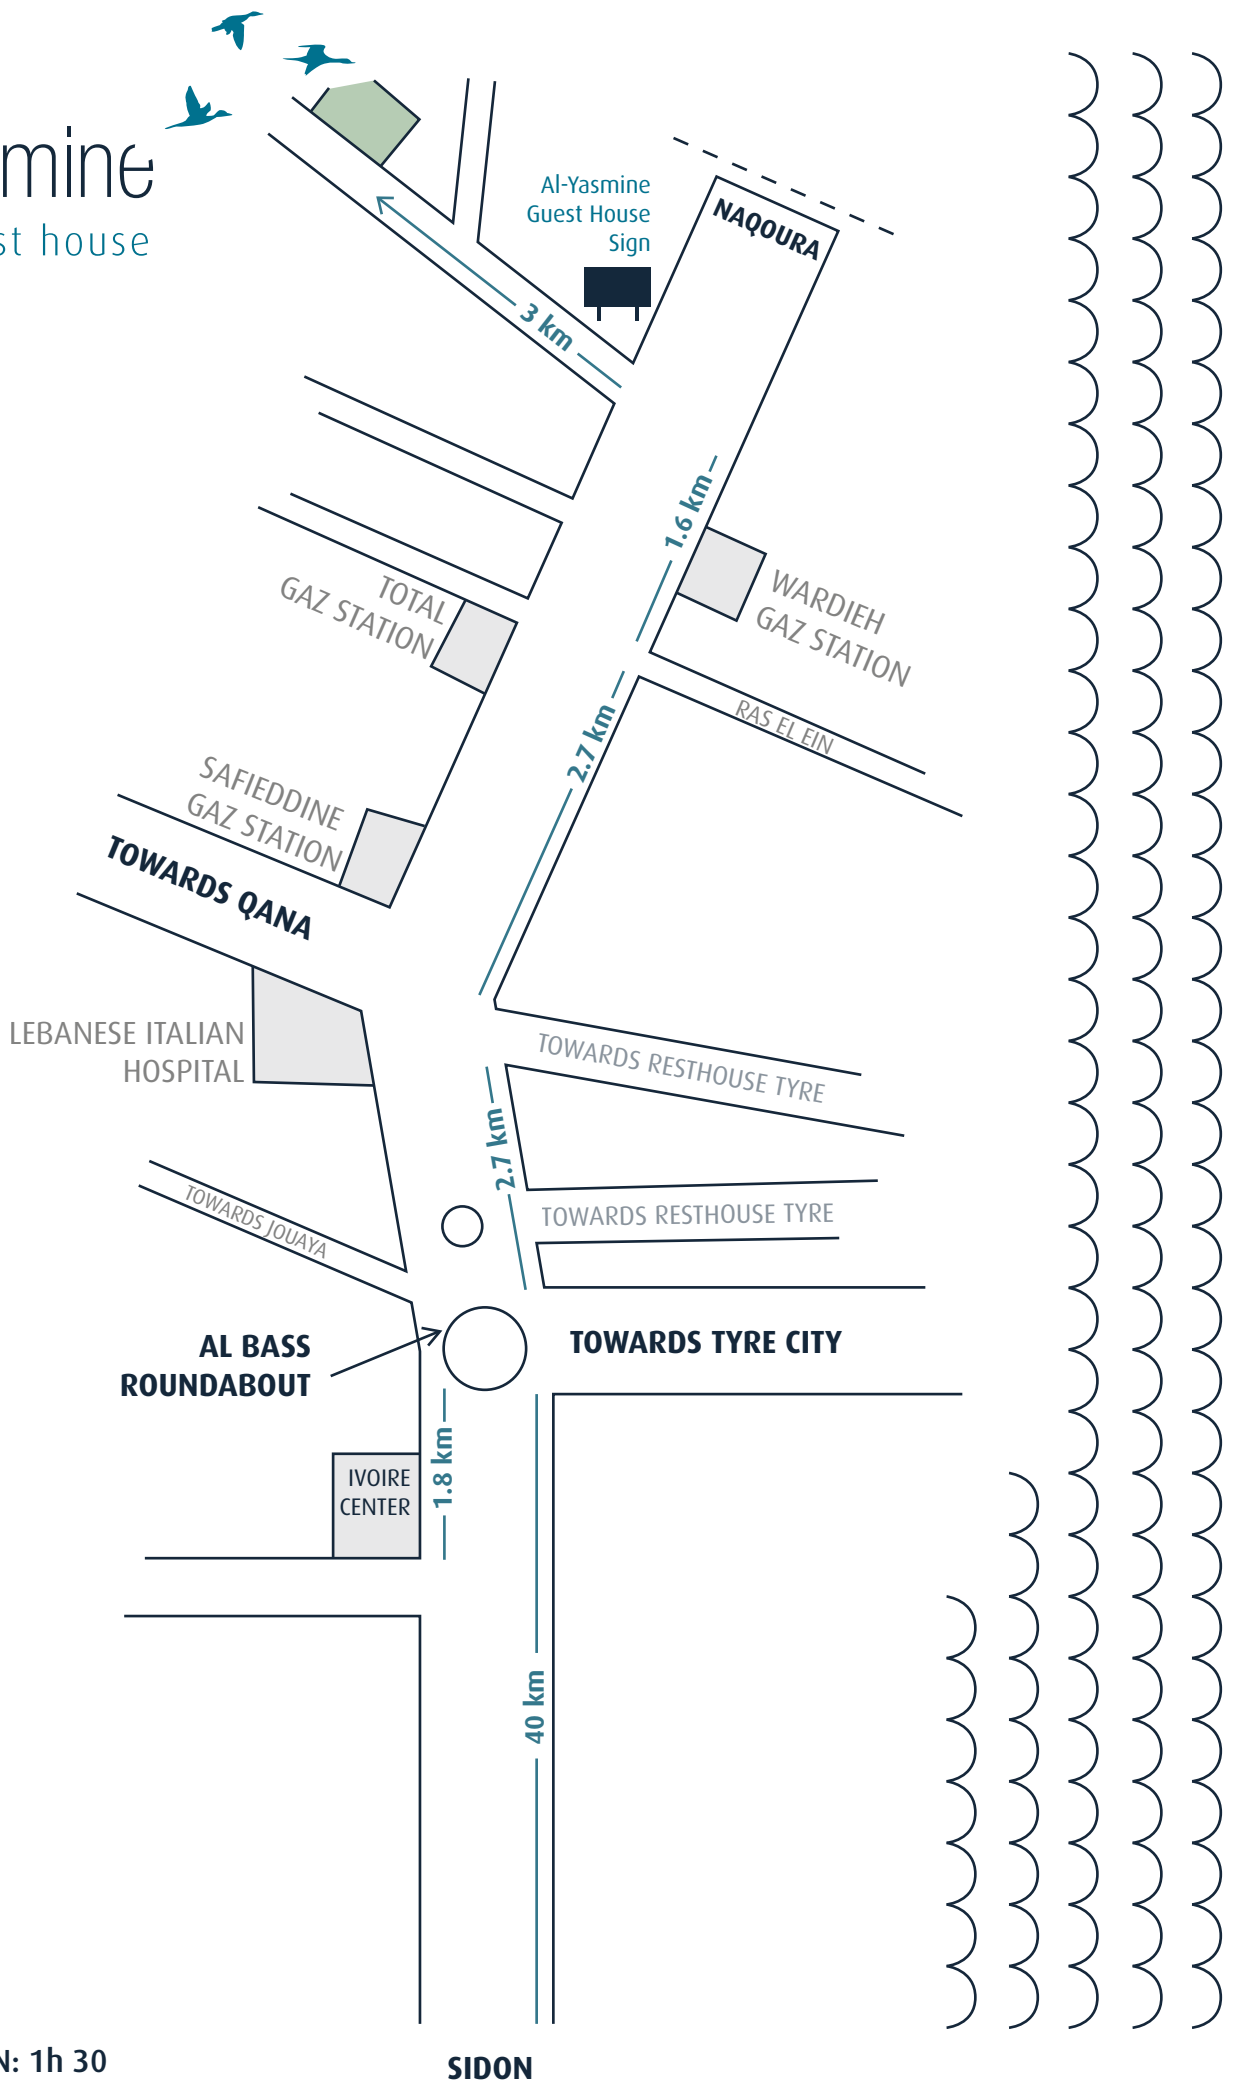

al-yasmine

guest house

APPROXIMATE
TRIP DURATION: 1h 30

SIDON